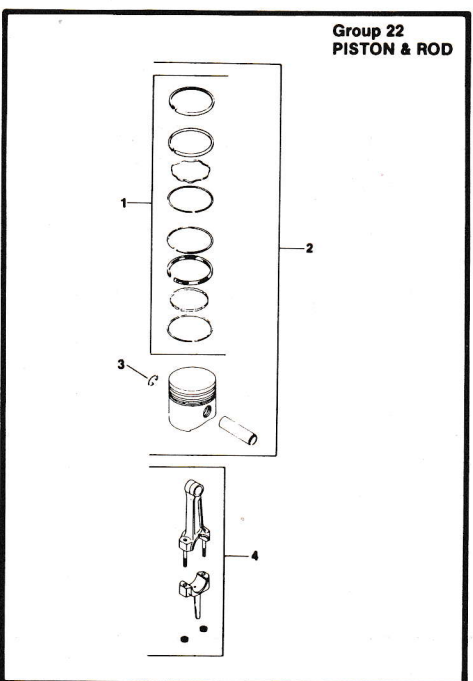

**KOHLER ENGINE PARTS LIST
MODEL M 12 S
12 H.P. ELECTRIC START
SPEC 471529**

<u>ITEM NO.</u>	<u>KOHLER PART NO.</u>	<u>GRAVELY PART NO.</u>	<u>DESCRIPTION</u>
<u>AIR INTAKE - GROUP 1</u>			
1	X-276-7	10413	Wing nut 1/4-20
2	45 082 01	34767	Cover, air cleaner
3	41 100 04	120375	Nut, Jam 1/4-20
4	52 082 04	35336	Cover, air cleaner element
5	45 083 01	34768	Precleaner, element
6	45 083 02	34766	Element
7	231032	10772	Seal
8	X-67-65	35343	Screw, hex. wash. hd. 10-32x11/32 (3)
9	47 094 20	42377	Base, air cleaner
	25 113 07	44013	Decal, air cleaner

BAFFLES AND SHROUD - GROUP 2

1	45 063 08	42378	Baffle, head
2	X-25-53	40746	Washer, plain 1/4
3	47 086 08	32587	Screw, pozidriv T.H. 1/4-20x5/8
4	52 086 11	40796	Screw, hex. wash. hd. 1/4-20x5/8 (6)
5	47 063 10	42379	Baffle, cylinder
6	47 063 07	42380	Baffle, inner
7	47 027 44	42381	Housing, blower
8	47 063 11	42382	Baffle, side air
9	47 265 01	42383	Deflector, grass
10	47 040 02	42384	Blade, adjusting (2)
11	25 468 02	446179	Washer, plain 1/4 (4)
12	X-22-7	42385	Washer, lock #8 (4)
13	X-67-59	10956	Screw, hex. wash. hd. 8-32x1/4 (4)
14	41 086 06	44016	Screw, flange lock 10-24x1/4 (2)
	52 113 11	42313	Decal, stop engine warning

CAMSHAFT AND VALVES - GROUP 4

1	47 010 11	42390	Camshaft assembly
2	47 089 01	10947	Spring, actuating
3	275066	10786	Spacer .005 (A.R.)
	275067	10787	Spacer .010 (A.R.)
4	47 380 09	42391	Pin, camshaft
5	235838	10777	Valve, exhaust
6	235008	10776	Valve, intake
7	235011	10780	Retainer, upper spring (2)
8	235010	10778	Spring, intake valve