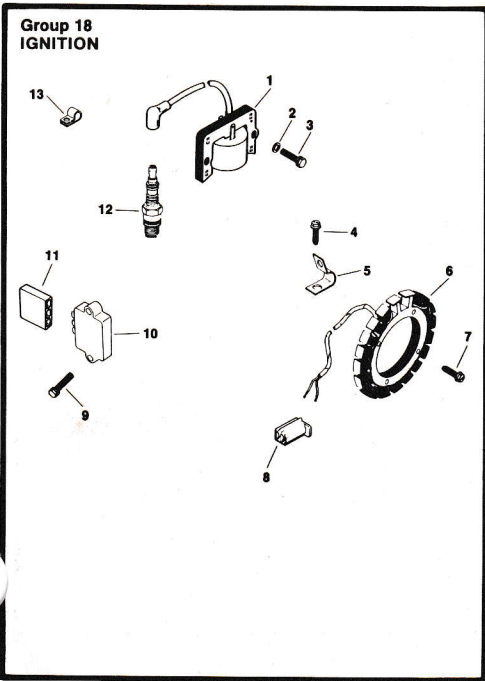

**KOHLER ENGINE PARTS LIST
MODEL M 12 S
12 H.P. ELECTRIC START
SPEC 471529**

<u>ITEM NO.</u>	<u>KOHLER PART NO.</u>	<u>GRAVELY PART NO.</u>	<u>DESCRIPTION</u>
<u>AIR INTAKE - GROUP 1</u>			
1	X-276-7	10413	Wing nut 1/4-20
2	45 082 01	34767	Cover, air cleaner
3	41 100 04	120375	Nut, Jam 1/4-20
4	52 082 04	35336	Cover, air cleaner element
5	45 083 01	34768	Precleaner, element
6	45 083 02	34766	Element
7	231032	10772	Seal
8	X-67-65	35343	Screw, hex. wash. hd. 10-32x11/32 (3)
9	47 094 20	42377	Base, air cleaner
	25 113 07	44013	Decal, air cleaner

BAFFLES AND SHROUD - GROUP 2

1	45 063 08	42378	Baffle, head
2	X-25-53	40746	Washer, plain 1/4
3	47 086 08	32587	Screw, pozidriv T.H. 1/4-20x5/8
4	52 086 11	40796	Screw, hex. wash. hd. 1/4-20x5/8 (6)
5	47 063 10	42379	Baffle, cylinder
6	47 063 07	42380	Baffle, inner
7	47 027 44	42381	Housing, blower
8	47 063 11	42382	Baffle, side air
9	47 265 01	42383	Deflector, grass
10	47 040 02	42384	Blade, adjusting (2)
11	25 468 02	446179	Washer, plain 1/4 (4)
12	X-22-7	42385	Washer, lock #8 (4)
13	X-67-59	10956	Screw, hex. wash. hd. 8-32x1/4 (4)
14	41 086 06	44016	Screw, flange lock 10-24x1/4 (2)
	52 113 11	42313	Decal, stop engine warning