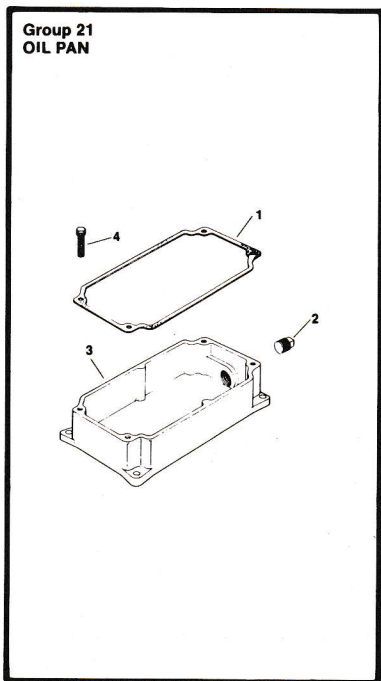

**KOHLER ENGINE PARTS LIST
MODEL M 12 S
12 H.P. ELECTRIC START
SPEC 471529**

<u>ITEM NO.</u>	<u>KOHLER PART NO.</u>	<u>GRAVELY PART NO.</u>	<u>DESCRIPTION</u>
<u>AIR INTAKE - GROUP 1</u>			
1	X-276-7	10413	Wing nut 1/4-20
2	45 082 01	34767	Cover, air cleaner
3	41 100 04	120375	Nut, Jam 1/4-20
4	52 082 04	35336	Cover, air cleaner element
5	45 083 01	34768	Precleaner, element
6	45 083 02	34766	Element
7	231032	10772	Seal
8	X-67-65	35343	Screw, hex. wash. hd. 10-32x11/32 (3)
9	47 094 20	42377	Base, air cleaner
	25 113 07	44013	Decal, air cleaner

BAFFLES AND SHROUD - GROUP 2

1	45 063 08	42378	Baffle, head
2	X-25-53	40746	Washer, plain 1/4
3	47 086 08	32587	Screw, pozidriv T.H. 1/4-20x5/8
4	52 086 11	40796	Screw, hex. wash. hd. 1/4-20x5/8 (6)
5	47 063 10	42379	Baffle, cylinder
6	47 063 07	42380	Baffle, inner
7	47 027 44	42381	Housing, blower
8	47 063 11	42382	Baffle, side air
9	47 265 01	42383	Deflector, grass
10	47 040 02	42384	Blade, adjusting (2)
11	25 468 02	446179	Washer, plain 1/4 (4)
12	X-22-7	42385	Washer, lock #8 (4)
13	X-67-59	10956	Screw, hex. wash. hd. 8-32x1/4 (4)
14	41 086 06	44016	Screw, flange lock 10-24x1/4 (2)
	52 113 11	42313	Decal, stop engine warning