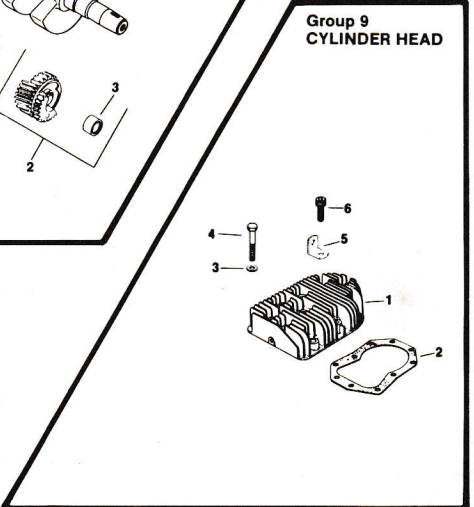

**KOHLER ENGINE PARTS LIST
MODEL M 12 S
12 H.P. ELECTRIC START
SPEC 471529**

<u>ITEM NO.</u>	<u>KOHLER PART NO.</u>	<u>GRAVELY PART NO.</u>	<u>DESCRIPTION</u>
<u>AIR INTAKE - GROUP 1</u>			
1	X-276-7	10413	Wing nut 1/4-20
2	45 082 01	34767	Cover, air cleaner
3	41 100 04	120375	Nut, Jam 1/4-20
4	52 082 04	35336	Cover, air cleaner element
5	45 083 01	34768	Precleaner, element
6	45 083 02	34766	Element
7	231032	10772	Seal
8	X-67-65	35343	Screw, hex. wash. hd. 10-32x11/32 (3)
9	47 094 20	42377	Base, air cleaner
	25 113 07	44013	Decal, air cleaner

BAFFLES AND SHROUD - GROUP 2

1	45 063 08	42378	Baffle, head
2	X-25-53	40746	Washer, plain 1/4
3	47 086 08	32587	Screw, pozidriv T.H. 1/4-20x5/8
4	52 086 11	40796	Screw, hex. wash. hd. 1/4-20x5/8 (6)
5	47 063 10	42379	Baffle, cylinder
6	47 063 07	42380	Baffle, inner
7	47 027 44	42381	Housing, blower
8	47 063 11	42382	Baffle, side air
9	47 265 01	42383	Deflector, grass
10	47 040 02	42384	Blade, adjusting (2)
11	25 468 02	446179	Washer, plain 1/4 (4)
12	X-22-7	42385	Washer, lock #8 (4)
13	X-67-59	10956	Screw, hex. wash. hd. 8-32x1/4 (4)
14	41 086 06	44016	Screw, flange lock 10-24x1/4 (2)
	52 113 11	42313	Decal, stop engine warning

CAMSHAFT AND VALVES - GROUP 4

1	47 010 11	42390	Camshaft assembly
2	47 089 01	10947	Spring, actuating
3	275066	10786	Spacer .005 (A.R.)
	275067	10787	Spacer .010 (A.R.)
4	47 380 09	42391	Pin, camshaft
5	235838	10777	Valve, exhaust
6	235008	10776	Valve, intake
7	235011	10780	Retainer, upper spring (2)
8	235010	10778	Spring, intake valve