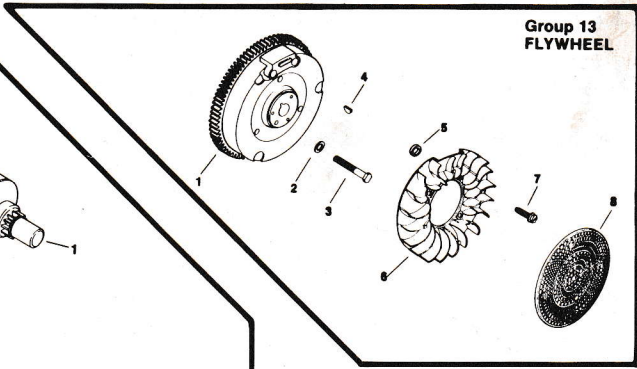

**KOHLER ENGINE PARTS LIST
MODEL M 12 S
12 H.P. ELECTRIC START
SPEC 471529**

<u>ITEM NO.</u>	<u>KOHLER PART NO.</u>	<u>GRAVELY PART NO.</u>	<u>DESCRIPTION</u>
<u>AIR INTAKE - GROUP 1</u>			
1	X-276-7	10413	Wing nut 1/4-20
2	45 082 01	34767	Cover, air cleaner
3	41 100 04	120375	Nut, Jam 1/4-20
4	52 082 04	35336	Cover, air cleaner element
5	45 083 01	34768	Precleaner, element
6	45 083 02	34766	Element
7	231032	10772	Seal
8	X-67-65	35343	Screw, hex. wash. hd. 10-32x11/32 (3)
9	47 094 20	42377	Base, air cleaner
	25 113 07	44013	Decal, air cleaner