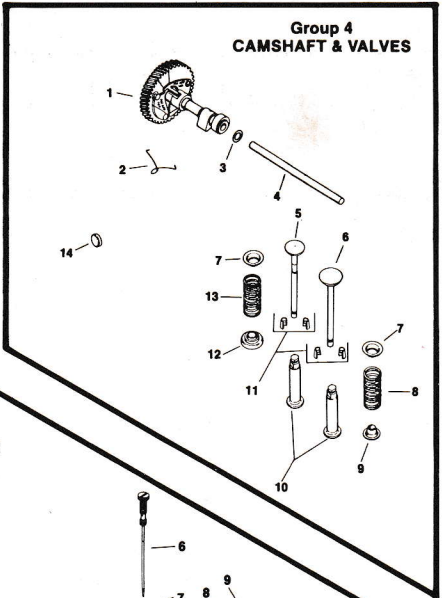

**KOHLER ENGINE PARTS LIST
MODEL M 12 S
12 H.P. ELECTRIC START
SPEC 471529**

<u>ITEM NO.</u>	<u>KOHLER PART NO.</u>	<u>GRAVELY PART NO.</u>	<u>DESCRIPTION</u>
<u>AIR INTAKE - GROUP 1</u>			
1	X-276-7	10413	Wing nut 1/4-20
2	45 082 01	34767	Cover, air cleaner
3	41 100 04	120375	Nut, Jam 1/4-20
4	52 082 04	35336	Cover, air cleaner element
5	45 083 01	34768	Precleaner, element
6	45 083 02	34766	Element
7	231032	10772	Seal
8	X-67-65	35343	Screw, hex. wash. hd. 10-32x11/32 (3)
9	47 094 20	42377	Base, air cleaner
	25 113 07	44013	Decal, air cleaner

BAFFLES AND SHROUD - GROUP 2

1	45 063 08	42378	Baffle, head
2	X-25-53	40746	Washer, plain 1/4
3	47 086 08	32587	Screw, pozidriv T.H. 1/4-20x5/8
4	52 086 11	40796	Screw, hex. wash. hd. 1/4-20x5/8 (6)
5	47 063 10	42379	Baffle, cylinder
6	47 063 07	42380	Baffle, inner
7	47 027 44	42381	Housing, blower
8	47 063 11	42382	Baffle, side air
9	47 265 01	42383	Deflector, grass
10	47 040 02	42384	Blade, adjusting (2)
11	25 468 02	446179	Washer, plain 1/4 (4)
12	X-22-7	42385	Washer, lock #8 (4)
13	X-67-59	10956	Screw, hex. wash. hd. 8-32x1/4 (4)
14	41 086 06	44016	Screw, flange lock 10-24x1/4 (2)
	52 113 11	42313	Decal, stop engine warning