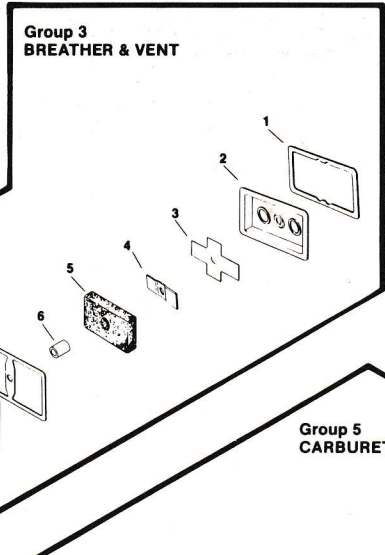

**KOHLER ENGINE PARTS LIST
MODEL M 12 S
12 H.P. ELECTRIC START
SPEC 471529**

<u>ITEM NO.</u>	<u>KOHLER PART NO.</u>	<u>GRAVELY PART NO.</u>	<u>DESCRIPTION</u>
<u>AIR INTAKE - GROUP 1</u>			
1	X-276-7	10413	Wing nut 1/4-20
2	45 082 01	34767	Cover, air cleaner
3	41 100 04	120375	Nut, Jam 1/4-20
4	52 082 04	35336	Cover, air cleaner element
5	45 083 01	34768	Precleaner, element
6	45 083 02	34766	Element
7	231032	10772	Seal
8	X-67-65	35343	Screw, hex. wash. hd. 10-32x11/32 (3)
9	47 094 20	42377	Base, air cleaner
	25 113 07	44013	Decal, air cleaner

BAFFLES AND SHROUD - GROUP 2

1	45 063 08	42378	Baffle, head
2	X-25-53	40746	Washer, plain 1/4
3	47 086 08	32587	Screw, pozidriv T.H. 1/4-20x5/8
4	52 086 11	40796	Screw, hex. wash. hd. 1/4-20x5/8 (6)
5	47 063 10	42379	Baffle, cylinder
6	47 063 07	42380	Baffle, inner
7	47 027 44	42381	Housing, blower
8	47 063 11	42382	Baffle, side air
9	47 265 01	42383	Deflector, grass
10	47 040 02	42384	Blade, adjusting (2)
11	25 468 02	446179	Washer, plain 1/4 (4)
12	X-22-7	42385	Washer, lock #8 (4)
13	X-67-59	10956	Screw, hex. wash. hd. 8-32x1/4 (4)
14	41 086 06	44016	Screw, flange lock 10-24x1/4 (2)
	52 113 11	42313	Decal, stop engine warning