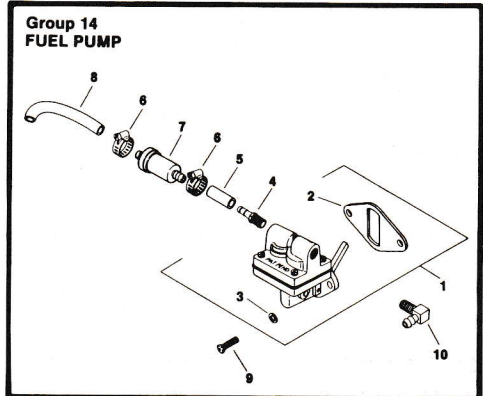

**KOHLER ENGINE PARTS LIST
MODEL M 12 S
12 H.P. ELECTRIC START
SPEC 471529**

<u>ITEM NO.</u>	<u>KOHLER PART NO.</u>	<u>GRAVELY PART NO.</u>	<u>DESCRIPTION</u>
<u>AIR INTAKE - GROUP 1</u>			
1	X-276-7	10413	Wing nut 1/4-20
2	45 082 01	34767	Cover, air cleaner
3	41 100 04	120375	Nut, Jam 1/4-20
4	52 082 04	35336	Cover, air cleaner element
5	45 083 01	34768	Precleaner, element
6	45 083 02	34766	Element
7	231032	10772	Seal
8	X-67-65	35343	Screw, hex. wash. hd. 10-32x11/32 (3)
9	47 094 20	42377	Base, air cleaner
	25 113 07	44013	Decal, air cleaner

BAFFLES AND SHROUD - GROUP 2

1	45 063 08	42378	Baffle, head
2	X-25-53	40746	Washer, plain 1/4
3	47 086 08	32587	Screw, pozidriv T.H. 1/4-20x5/8
4	52 086 11	40796	Screw, hex. wash. hd. 1/4-20x5/8 (6)
5	47 063 10	42379	Baffle, cylinder
6	47 063 07	42380	Baffle, inner
7	47 027 44	42381	Housing, blower
8	47 063 11	42382	Baffle, side air
9	47 265 01	42383	Deflector, grass
10	47 040 02	42384	Blade, adjusting (2)
11	25 468 02	446179	Washer, plain 1/4 (4)
12	X-22-7	42385	Washer, lock #8 (4)
13	X-67-59	10956	Screw, hex. wash. hd. 8-32x1/4 (4)
14	41 086 06	44016	Screw, flange lock 10-24x1/4 (2)
	52 113 11	42313	Decal, stop engine warning

<u>ITEM NO.</u>	<u>KOHLER PART NO.</u>	<u>GRAVELY PART NO.</u>	<u>DESCRIPTION</u>
<u>FUEL PUMP - GROUP 14</u>			
1	47 559 02	24889	Pump, fuel assembly (Includes 2 & 3)
2	25 041 05	44020	Gasket, fuel pump
3	X-25-63	32685	Washer, plain 1/4 (2)
4	X-380-2	22145	Connector, straight inlet hose
5	25 353 02	40740	Line, fuel 3"
6	X-426-9	22146	Clamp, hose (2)
7	25 050 01	40742	Filter, fuel
8	25 353 04	24888	Line, fuel 6-1/4"
9	X-174-2	40741	Screw, F.H.M. 1/4-20x3/4 (2)
10	25 155 02	14745	Connector, 90 degree hose outlet