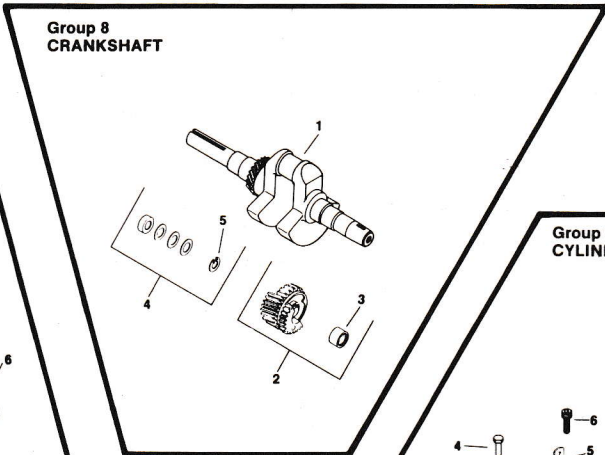

**KOHLER ENGINE PARTS LIST
MODEL M 12 S
12 H.P. ELECTRIC START
SPEC 471529**

<u>ITEM NO.</u>	<u>KOHLER PART NO.</u>	<u>GRAVELY PART NO.</u>	<u>DESCRIPTION</u>
<u>AIR INTAKE - GROUP 1</u>			
1	X-276-7	10413	Wing nut 1/4-20
2	45 082 01	34767	Cover, air cleaner
3	41 100 04	120375	Nut, Jam 1/4-20
4	52 082 04	35336	Cover, air cleaner element
5	45 083 01	34768	Precleaner, element
6	45 083 02	34766	Element
7	231032	10772	Seal
8	X-67-65	35343	Screw, hex. wash. hd. 10-32x11/32 (3)
9	47 094 20	42377	Base, air cleaner
	25 113 07	44013	Decal, air cleaner

BAFFLES AND SHROUD - GROUP 2

1	45 063 08	42378	Baffle, head
2	X-25-53	40746	Washer, plain 1/4
3	47 086 08	32587	Screw, pozidriv T.H. 1/4-20x5/8
4	52 086 11	40796	Screw, hex. wash. hd. 1/4-20x5/8 (6)
5	47 063 10	42379	Baffle, cylinder
6	47 063 07	42380	Baffle, inner
7	47 027 44	42381	Housing, blower
8	47 063 11	42382	Baffle, side air
9	47 265 01	42383	Deflector, grass
10	47 040 02	42384	Blade, adjusting (2)
11	25 468 02	446179	Washer, plain 1/4 (4)
12	X-22-7	42385	Washer, lock #8 (4)
13	X-67-59	10956	Screw, hex. wash. hd. 8-32x1/4 (4)
14	41 086 06	44016	Screw, flange lock 10-24x1/4 (2)
	52 113 11	42313	Decal, stop engine warning