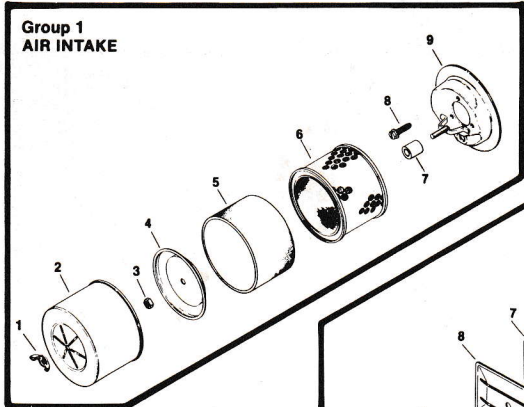

**KOHLER ENGINE PARTS LIST
MODEL M 12 S
12 H.P. ELECTRIC START
SPEC 471529**

<u>ITEM NO.</u>	<u>KOHLER PART NO.</u>	<u>GRAVELY PART NO.</u>	<u>DESCRIPTION</u>
<u>AIR INTAKE - GROUP 1</u>			
1	X-276-7	10413	Wing nut 1/4-20
2	45 082 01	34767	Cover, air cleaner
3	41 100 04	120375	Nut, Jam 1/4-20
4	52 082 04	35336	Cover, air cleaner element
5	45 083 01	34768	Precleaner, element
6	45 083 02	34766	Element
7	231032	10772	Seal
8	X-67-65	35343	Screw, hex. wash. hd. 10-32x11/32 (3)
9	47 094 20	42377	Base, air cleaner
	25 113 07	44013	Decal, air cleaner