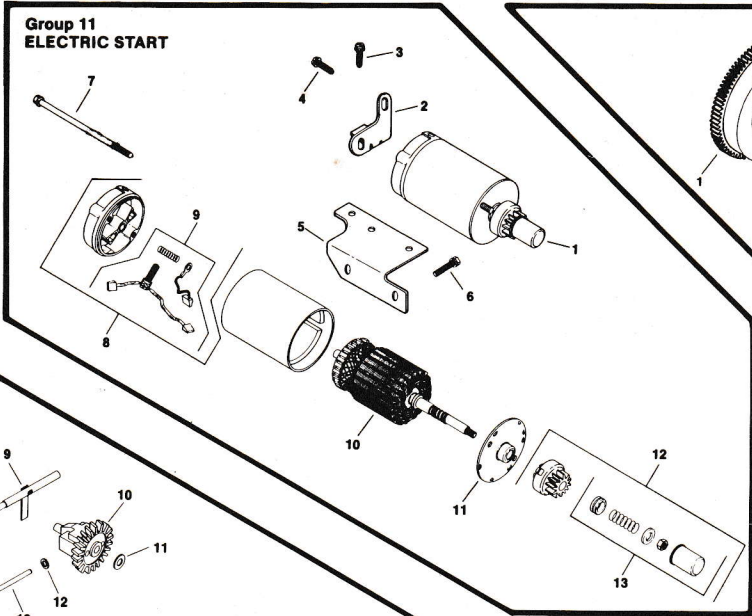

**KOHLER ENGINE PARTS LIST
MODEL M 12 S
12 H.P. ELECTRIC START
SPEC 471529**

<u>ITEM NO.</u>	<u>KOHLER PART NO.</u>	<u>GRAVELY PART NO.</u>	<u>DESCRIPTION</u>
<u>AIR INTAKE - GROUP 1</u>			
1	X-276-7	10413	Wing nut 1/4-20
2	45 082 01	34767	Cover, air cleaner
3	41 100 04	120375	Nut, Jam 1/4-20
4	52 082 04	35336	Cover, air cleaner element
5	45 083 01	34768	Precleaner, element
6	45 083 02	34766	Element
7	231032	10772	Seal
8	X-67-65	35343	Screw, hex. wash. hd. 10-32x11/32 (3)
9	47 094 20	42377	Base, air cleaner
	25 113 07	44013	Decal, air cleaner

BAFFLES AND SHROUD - GROUP 2

1	45 063 08	42378	Baffle, head
2	X-25-53	40746	Washer, plain 1/4
3	47 086 08	32587	Screw, pozidriv T.H. 1/4-20x5/8
4	52 086 11	40796	Screw, hex. wash. hd. 1/4-20x5/8 (6)
5	47 063 10	42379	Baffle, cylinder
6	47 063 07	42380	Baffle, inner
7	47 027 44	42381	Housing, blower
8	47 063 11	42382	Baffle, side air
9	47 265 01	42383	Deflector, grass
10	47 040 02	42384	Blade, adjusting (2)
11	25 468 02	446179	Washer, plain 1/4 (4)
12	X-22-7	42385	Washer, lock #8 (4)
13	X-67-59	10956	Screw, hex. wash. hd. 8-32x1/4 (4)
14	41 086 06	44016	Screw, flange lock 10-24x1/4 (2)
	52 113 11	42313	Decal, stop engine warning

CAMSHAFT AND VALVES - GROUP 4

1	47 010 11	42390	Camshaft assembly
2	47 089 01	10947	Spring, actuating
3	275066	10786	Spacer .005 (A.R.)
	275067	10787	Spacer .010 (A.R.)
4	47 380 09	42391	Pin, camshaft
5	235838	10777	Valve, exhaust
6	235008	10776	Valve, intake
7	235011	10780	Retainer, upper spring (2)
8	235010	10778	Spring, intake valve