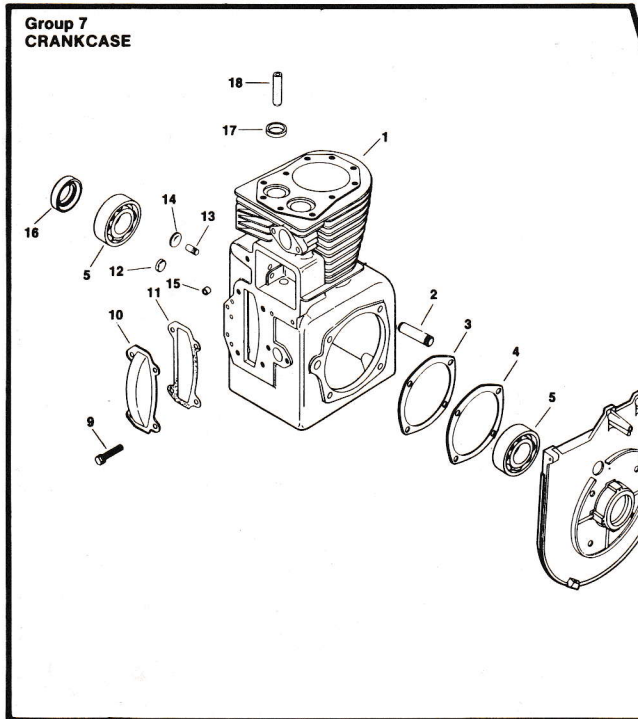

**KOHLER ENGINE PARTS LIST
MODEL M 12 S
12 H.P. ELECTRIC START
SPEC 471529**

<u>ITEM NO.</u>	<u>KOHLER PART NO.</u>	<u>GRAVELY PART NO.</u>	<u>DESCRIPTION</u>
<u>AIR INTAKE - GROUP 1</u>			
1	X-276-7	10413	Wing nut 1/4-20
2	45 082 01	34767	Cover, air cleaner
3	41 100 04	120375	Nut, Jam 1/4-20
4	52 082 04	35336	Cover, air cleaner element
5	45 083 01	34768	Precleaner, element
6	45 083 02	34766	Element
7	231032	10772	Seal
8	X-67-65	35343	Screw, hex. wash. hd. 10-32x11/32 (3)
9	47 094 20	42377	Base, air cleaner
	25 113 07	44013	Decal, air cleaner

BAFFLES AND SHROUD - GROUP 2

1	45 063 08	42378	Baffle, head
2	X-25-53	40746	Washer, plain 1/4
3	47 086 08	32587	Screw, pozidriv T.H. 1/4-20x5/8
4	52 086 11	40796	Screw, hex. wash. hd. 1/4-20x5/8 (6)
5	47 063 10	42379	Baffle, cylinder
6	47 063 07	42380	Baffle, inner
7	47 027 44	42381	Housing, blower
8	47 063 11	42382	Baffle, side air
9	47 265 01	42383	Deflector, grass
10	47 040 02	42384	Blade, adjusting (2)
11	25 468 02	446179	Washer, plain 1/4 (4)
12	X-22-7	42385	Washer, lock #8 (4)
13	X-67-59	10956	Screw, hex. wash. hd. 8-32x1/4 (4)
14	41 086 06	44016	Screw, flange lock 10-24x1/4 (2)
	52 113 11	42313	Decal, stop engine warning

CAMSHAFT AND VALVES - GROUP 4

1	47 010 11	42390	Camshaft assembly
2	47 089 01	10947	Spring, actuating
3	275066	10786	Spacer .005 (A.R.)
	275067	10787	Spacer .010 (A.R.)
4	47 380 09	42391	Pin, camshaft
5	235838	10777	Valve, exhaust
6	235008	10776	Valve, intake
7	235011	10780	Retainer, upper spring (2)
8	235010	10778	Spring, intake valve