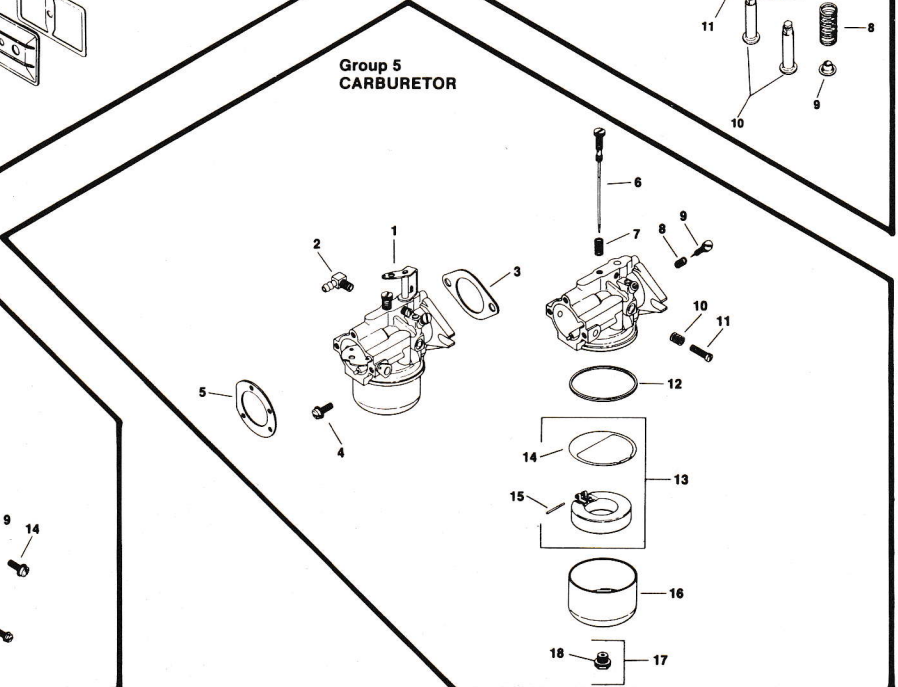

**KOHLER ENGINE PARTS LIST
MODEL M 12 S
12 H.P. ELECTRIC START
SPEC 471529**

<u>ITEM NO.</u>	<u>KOHLER PART NO.</u>	<u>GRAVELY PART NO.</u>	<u>DESCRIPTION</u>
<u>AIR INTAKE - GROUP 1</u>			
1	X-276-7	10413	Wing nut 1/4-20
2	45 082 01	34767	Cover, air cleaner
3	41 100 04	120375	Nut, Jam 1/4-20
4	52 082 04	35336	Cover, air cleaner element
5	45 083 01	34768	Precleaner, element
6	45 083 02	34766	Element
7	231032	10772	Seal
8	X-67-65	35343	Screw, hex. wash. hd. 10-32x11/32 (3)
9	47 094 20	42377	Base, air cleaner
	25 113 07	44013	Decal, air cleaner

BAFFLES AND SHROUD - GROUP 2

1	45 063 08	42378	Baffle, head
2	X-25-53	40746	Washer, plain 1/4
3	47 086 08	32587	Screw, pozidriv T.H. 1/4-20x5/8
4	52 086 11	40796	Screw, hex. wash. hd. 1/4-20x5/8 (6)
5	47 063 10	42379	Baffle, cylinder
6	47 063 07	42380	Baffle, inner
7	47 027 44	42381	Housing, blower
8	47 063 11	42382	Baffle, side air
9	47 265 01	42383	Deflector, grass
10	47 040 02	42384	Blade, adjusting (2)
11	25 468 02	446179	Washer, plain 1/4 (4)
12	X-22-7	42385	Washer, lock #8 (4)
13	X-67-59	10956	Screw, hex. wash. hd. 8-32x1/4 (4)
14	41 086 06	44016	Screw, flange lock 10-24x1/4 (2)
	52 113 11	42313	Decal, stop engine warning

CAMSHAFT AND VALVES - GROUP 4

1	47 010 11	42390	Camshaft assembly
2	47 089 01	10947	Spring, actuating
3	275066	10786	Spacer .005 (A.R.)
	275067	10787	Spacer .010 (A.R.)
4	47 380 09	42391	Pin, camshaft
5	235838	10777	Valve, exhaust
6	235008	10776	Valve, intake
7	235011	10780	Retainer, upper spring (2)
8	235010	10778	Spring, intake valve