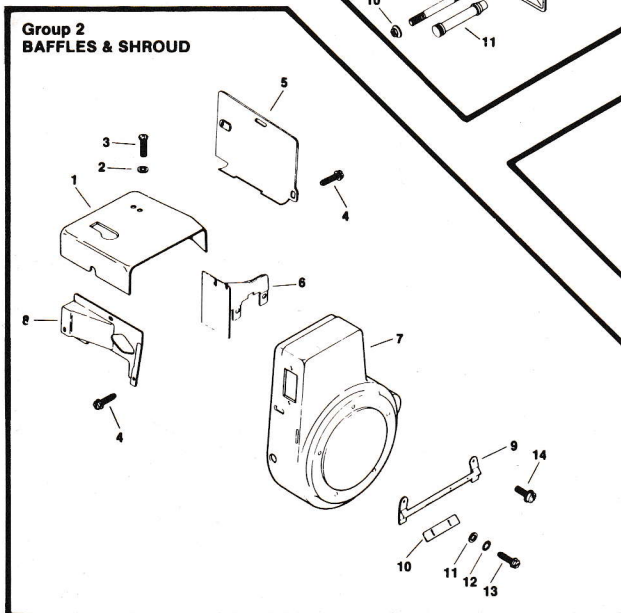

**KOHLER ENGINE PARTS LIST
MODEL M 12 S
12 H.P. ELECTRIC START
SPEC 471529**

<u>ITEM NO.</u>	<u>KOHLER PART NO.</u>	<u>GRAVELY PART NO.</u>	<u>DESCRIPTION</u>
<u>AIR INTAKE - GROUP 1</u>			
1	X-276-7	10413	Wing nut 1/4-20
2	45 082 01	34767	Cover, air cleaner
3	41 100 04	120375	Nut, Jam 1/4-20
4	52 082 04	35336	Cover, air cleaner element
5	45 083 01	34768	Precleaner, element
6	45 083 02	34766	Element
7	231032	10772	Seal
8	X-67-65	35343	Screw, hex. wash. hd. 10-32x11/32 (3)
9	47 094 20	42377	Base, air cleaner
	25 113 07	44013	Decal, air cleaner

BAFFLES AND SHROUD - GROUP 2

1	45 063 08	42378	Baffle, head
2	X-25-53	40746	Washer, plain 1/4
3	47 086 08	32587	Screw, pozidriv T.H. 1/4-20x5/8
4	52 086 11	40796	Screw, hex. wash. hd. 1/4-20x5/8 (6)
5	47 063 10	42379	Baffle, cylinder
6	47 063 07	42380	Baffle, inner
7	47 027 44	42381	Housing, blower
8	47 063 11	42382	Baffle, side air
9	47 265 01	42383	Deflector, grass
10	47 040 02	42384	Blade, adjusting (2)
11	25 468 02	446179	Washer, plain 1/4 (4)
12	X-22-7	42385	Washer, lock #8 (4)
13	X-67-59	10956	Screw, hex. wash. hd. 8-32x1/4 (4)
14	41 086 06	44016	Screw, flange lock 10-24x1/4 (2)
	52 113 11	42313	Decal, stop engine warning