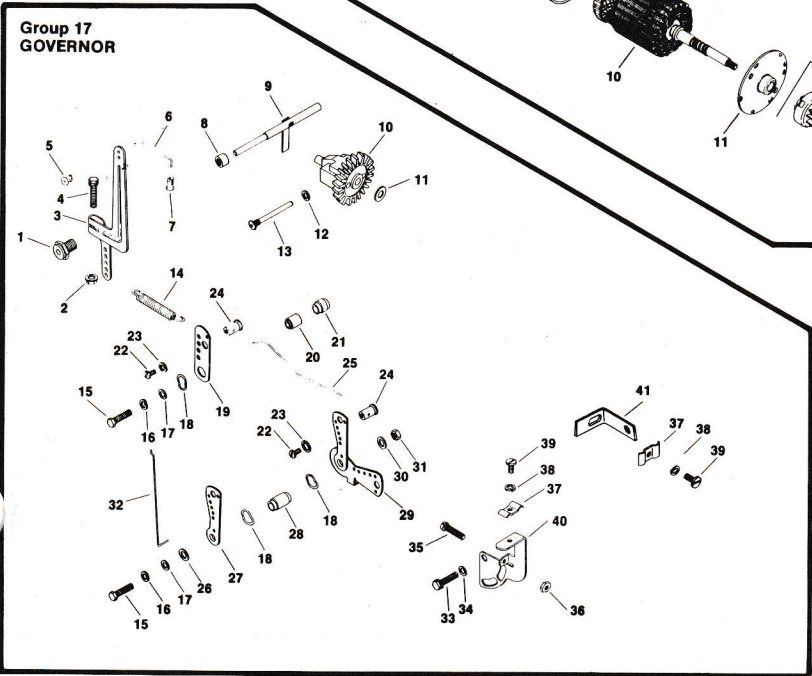

**KOHLER ENGINE PARTS LIST
MODEL M 12 S
12 H.P. ELECTRIC START
SPEC 471529**

<u>ITEM NO.</u>	<u>KOHLER PART NO.</u>	<u>GRAVELY PART NO.</u>	<u>DESCRIPTION</u>
<u>AIR INTAKE - GROUP 1</u>			
1	X-276-7	10413	Wing nut 1/4-20
2	45 082 01	34767	Cover, air cleaner
3	41 100 04	120375	Nut, Jam 1/4-20
4	52 082 04	35336	Cover, air cleaner element
5	45 083 01	34768	Precleaner, element
6	45 083 02	34766	Element
7	231032	10772	Seal
8	X-67-65	35343	Screw, hex. wash. hd. 10-32x11/32 (3)
9	47 094 20	42377	Base, air cleaner
	25 113 07	44013	Decal, air cleaner

<u>ITEM NO.</u>	<u>KOHLER PART NO.</u>	<u>GRAVELY PART NO.</u>	<u>DESCRIPTION</u>
<u>FUEL PUMP - GROUP 14</u>			
1	47 559 02	24889	Pump, fuel assembly (Includes 2 & 3)
2	25 041 05	44020	Gasket, fuel pump
3	X-25-63	32685	Washer, plain 1/4 (2)
4	X-380-2	22145	Connector, straight inlet hose
5	25 353 02	40740	Line, fuel 3"
6	X-426-9	22146	Clamp, hose (2)
7	25 050 01	40742	Filter, fuel
8	25 353 04	24888	Line, fuel 6-1/4"
9	X-174-2	40741	Screw, F.H.M. 1/4-20x3/4 (2)
10	25 155 02	14745	Connector, 90 degree hose outlet

<u>ITEM NO.</u>	<u>KOHLER PART NO.</u>	<u>GRAVELY PART NO.</u>	<u>DESCRIPTION</u>
<u>PISTON AND ROD - GROUP 22</u>			
1	235889	12363	Ring set (Std. & .003)
	235890	12364	Ring set (.010)
	235891	12365	Ring set (.020)
	235892	12366	Ring set (.030)
2	47 874 06	40995	Piston w/Ring Set (Std.)
	47 874 07	40996	Piston w/Ring Set (.003)
	47 874 08	40997	Piston w/Ring Set (.010)
	47 874 09	40998	Piston w/Ring Set (.020)
	47 874 10	40999	Piston w/Ring Set (.030)
3	47 018 01	10856	Retainer, piston pin (2)
4	47 067 09	40813	Connecting rod (Std.)
	47 067 10	40814	Connecting rod (.010)
	47 782 49	43951	Miniblock
	47 755 27	42442	Gasket Set w/seals
	47 004 02	42443	Gasket Set w/o seals